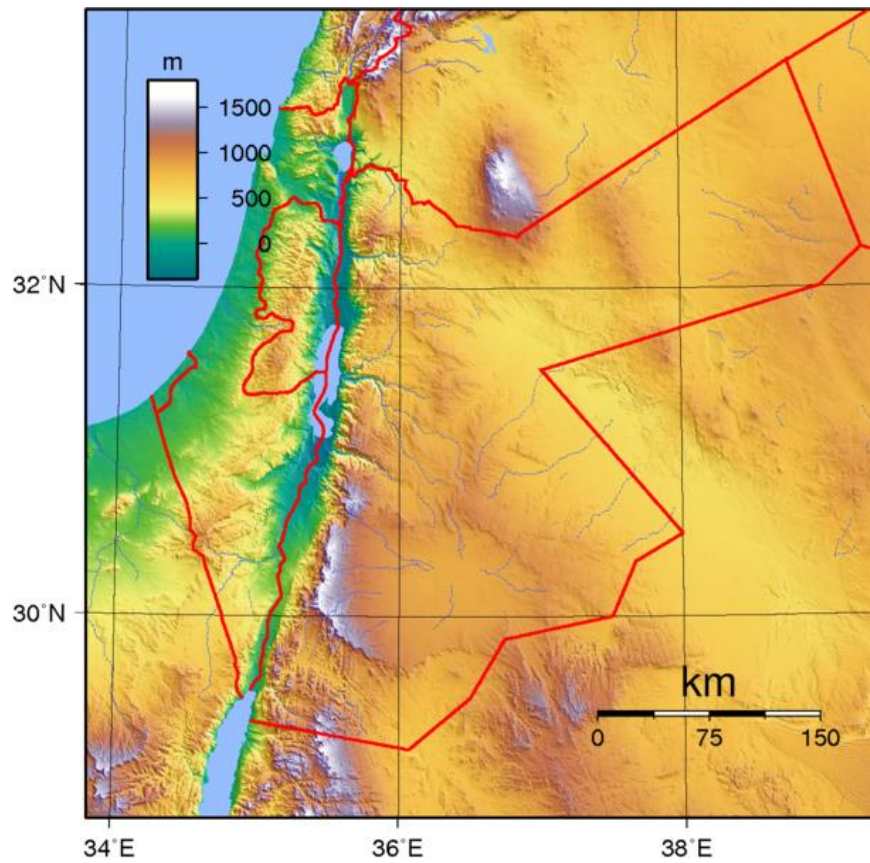

الاشعاع الشمسي و درجات الحرارة في الاردن لعام 2010

Jordan Solar Irradiance and Ambient Temperature Bulletin for the year

2010

معدل درجة الحرارة العظمى
Mean Maximum Ambient Temperature
[°C]

Year 2010

No.	Station Name	Jan	Feb	Mar	Apr	May	Jun	Jul	Aug	Sep	Oct	Nov	Dec	Yearly
1	Amman					25.4	27.4	29.6	32.5	29.1	26.2	22.3		
2	Aqaba	23.8	25.0	28.1	32.2	36.2	39.4	39.7	42.0	38.0	35.4			
3	Karak										37.5	34.1		
4	Tafila					31.1	33.3	36.1	38.3	34.4	31.5			
5	Ruweished	18.5	19.3	23.5	28.0	32.7	36.9	40.2	41.6	37.0				
6	Um Jemal	16.5	17.5	21.6	25.8	29.8	32.3	34.8	37.2	33.4				
7	Jaber					30.4	32.7	34.6	37.4	34.2				